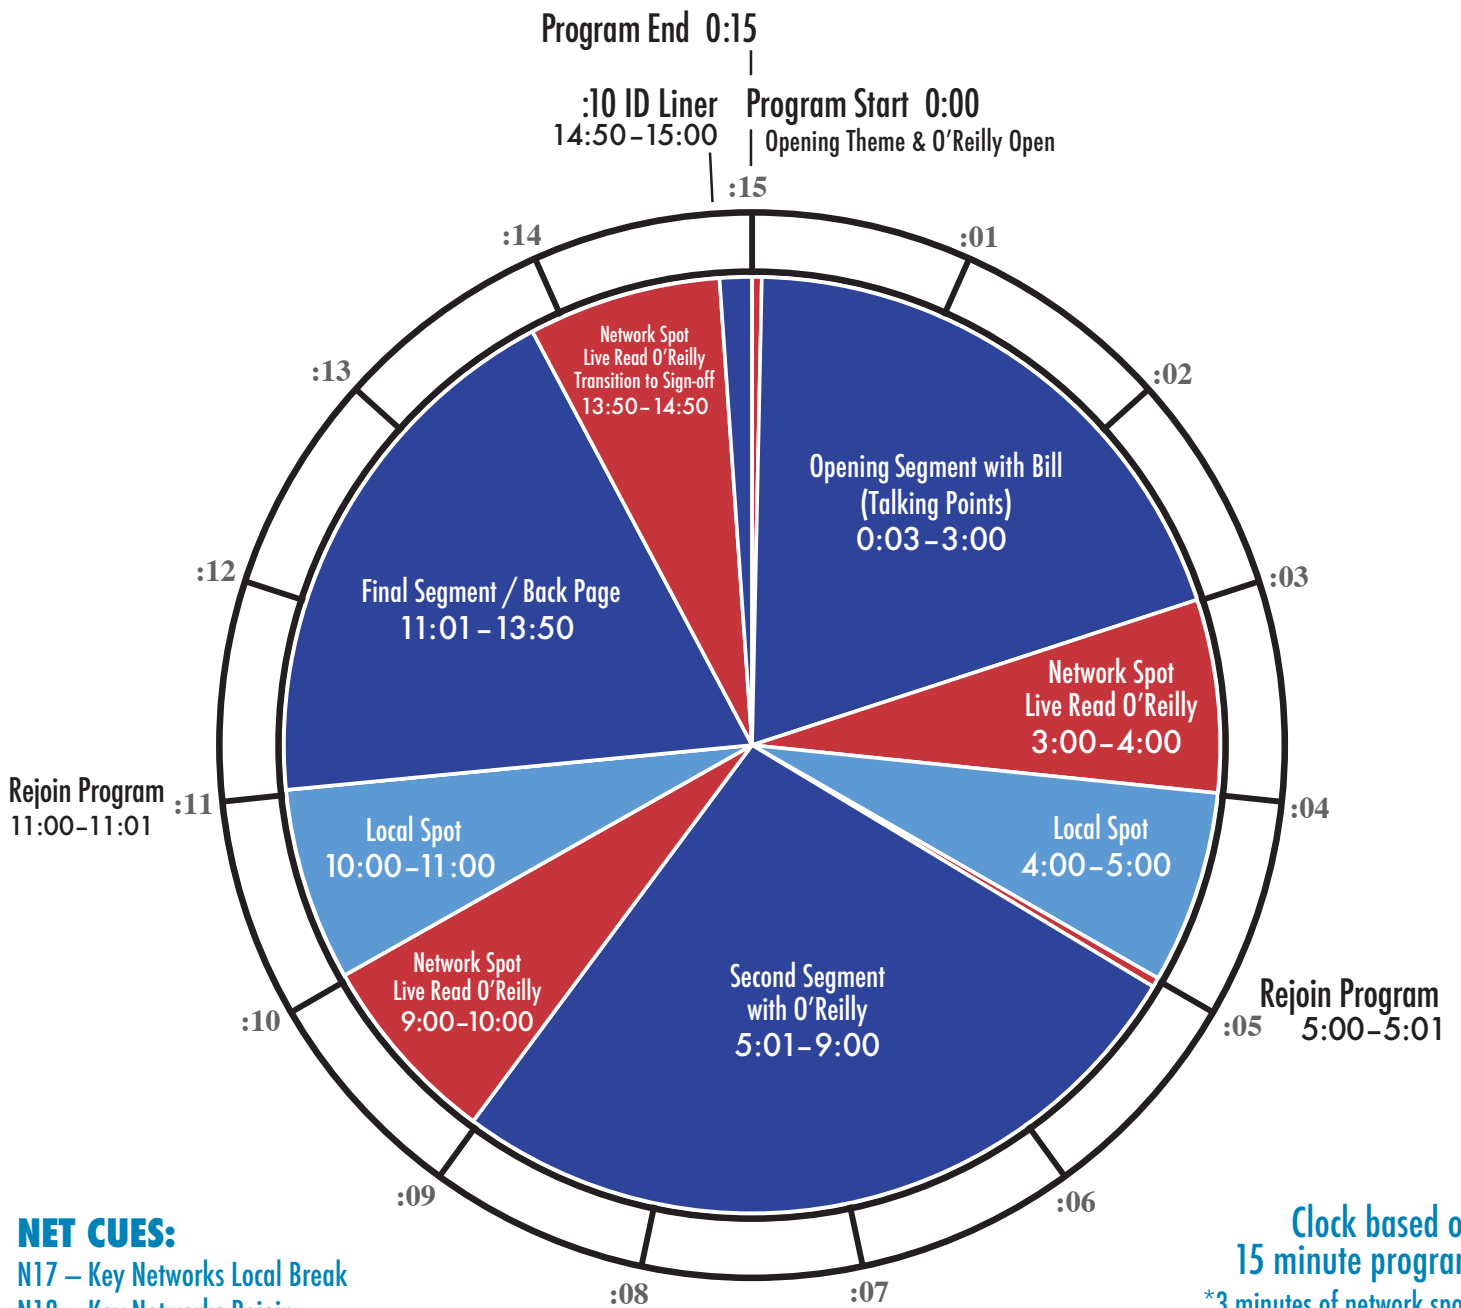

## 15 Minute Program Clock

### NET CUES:

- N17 – Key Networks Local Break
- N18 – Key Networks Rejoin
- N19 – Key Networks ID Liner

### TECHNICAL QUESTIONS:

914.908.3210

Clock based on 15 minute program  
 \*3 minutes of network spots  
 \*2 minutes of local spots  
 \*9:50 of content

© 2019 Key Networks. All Rights Reserved.