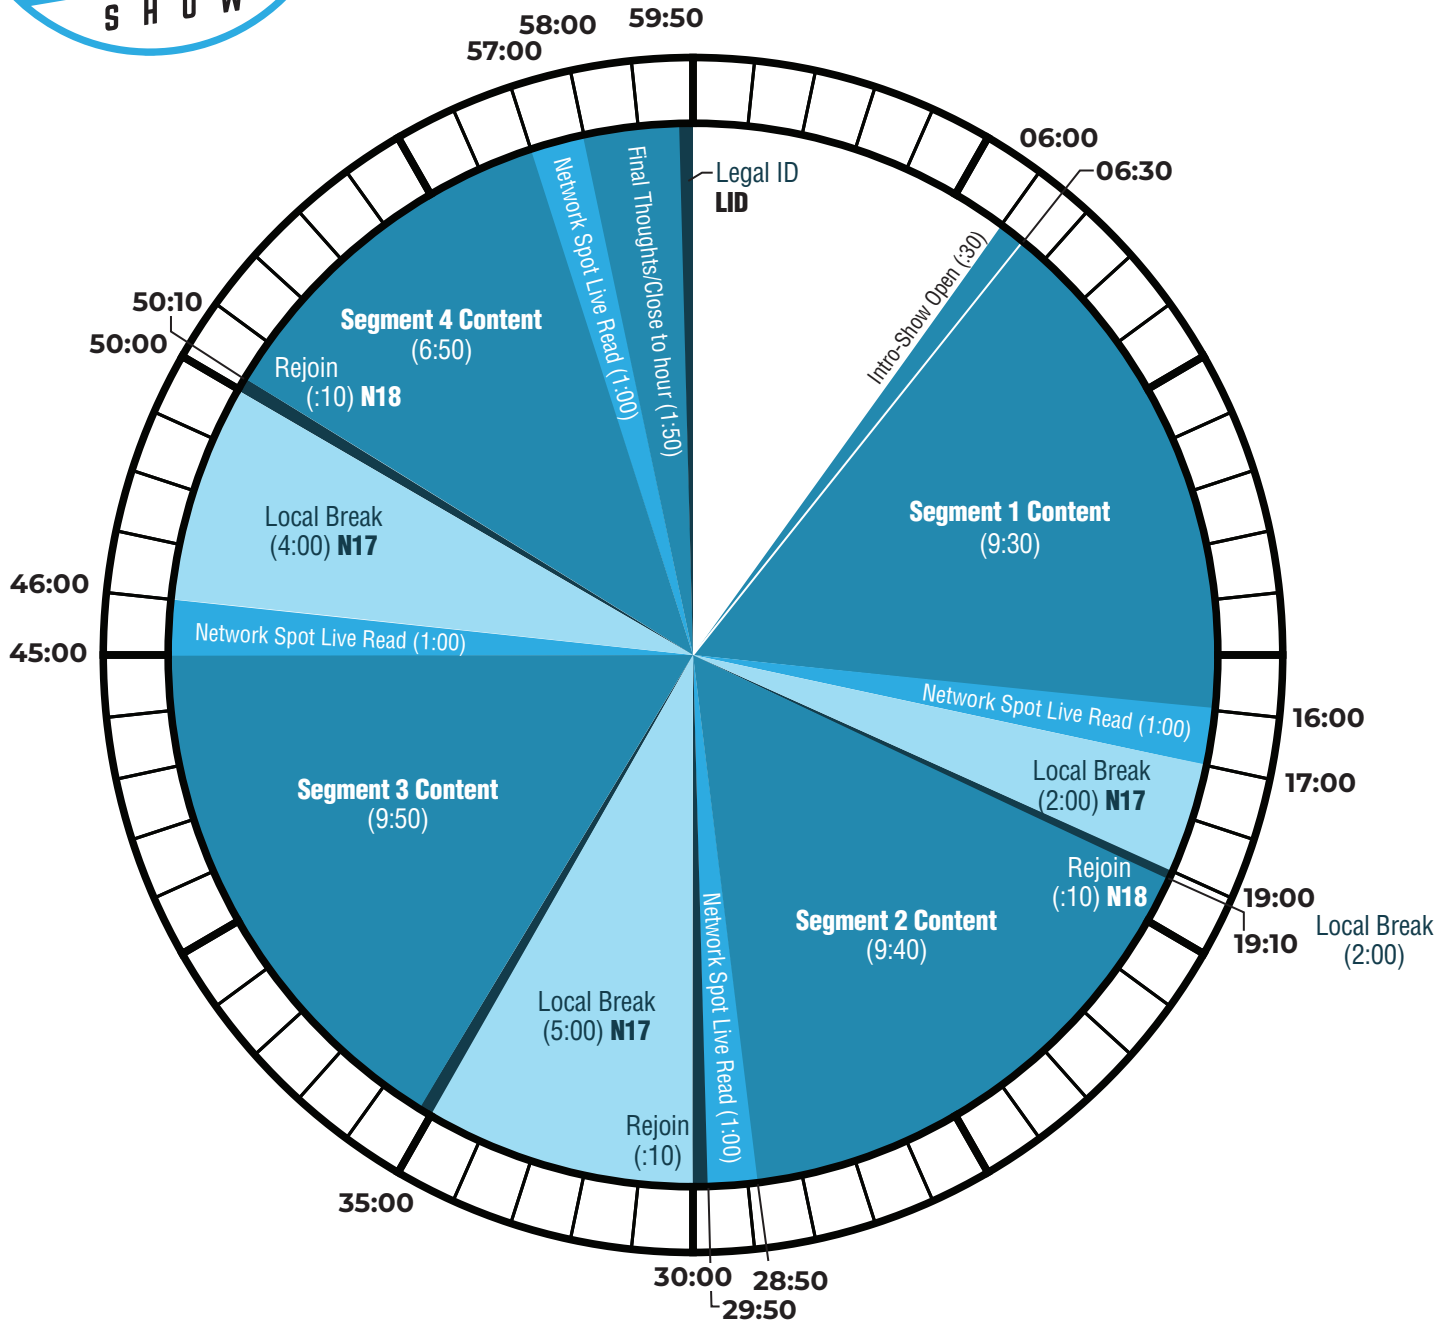

HOUR 1

- 4 minutes of network inventory in content/live read/11 minutes of local inventory in show

- Hard outs at 29:50 and 59:50
- Other breaks float
- Available on XDS or FTP

HOUR 2

- 4 minutes of network inventory in content/live read/11 minutes of local inventory in show

- Hard outs at 29:50 and 59:50
- Other breaks float
- Available on XDS or FTP

HOUR 3

- 4 minutes of network inventory in content/live read/12 minutes of local inventory in show

- Optional hard out at 44:50
- Hard out at 58:50 for those that run the full hour
- Other breaks float
- Available on XDS or FTP