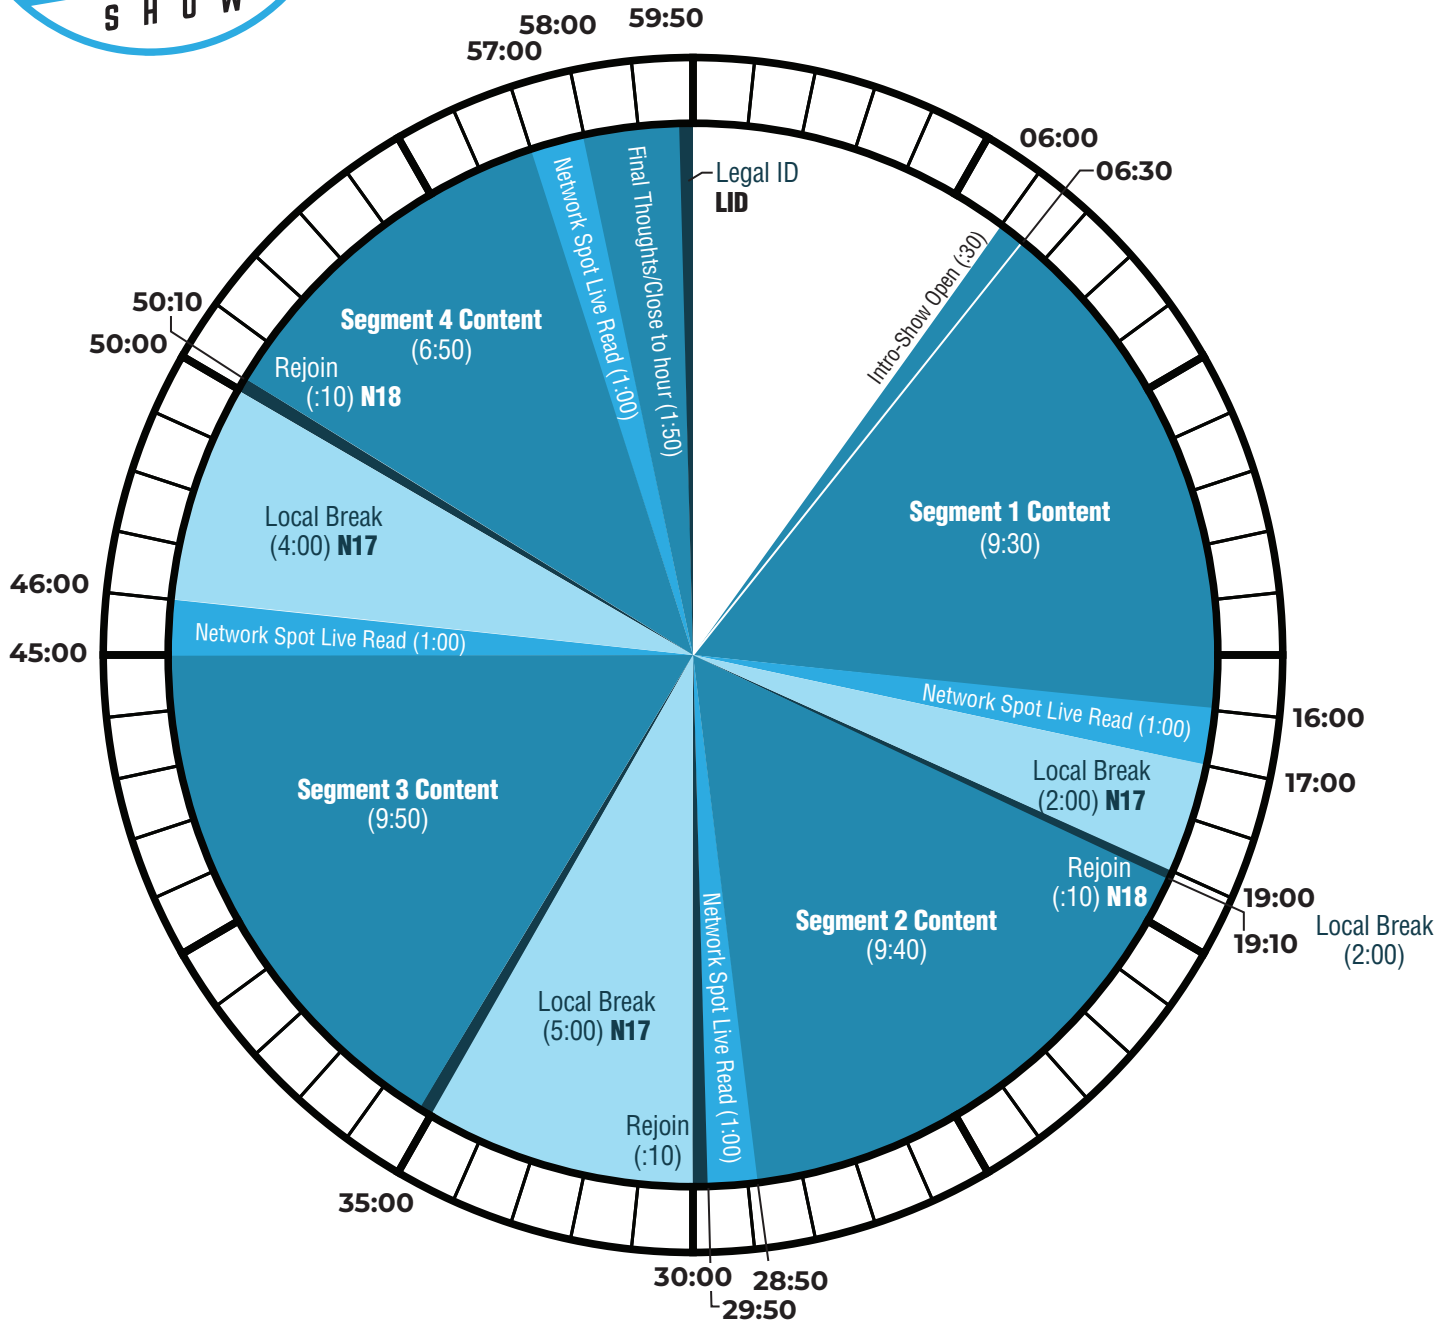

HOUR 1

- 4 minutes of network inventory in content/live read/11 minutes of local inventory in show

- Hard outs at 29:50 and 59:50
- Other breaks float
- Available on XDS or FTP

HOUR 2

- 4 minutes of network inventory in content/live read/11 minutes of local inventory in show

- Hard outs at 29:50 and 59:50
- Other breaks float
- Available on XDS or FTP

HOUR 3

- 4 minutes of network inventory in content/live read/12 minutes of local inventory in show

- Optional hard out at 44:50
- Hard out at 58:50 for those that run the full hour
- Other breaks float
- Available on XDS or FTP