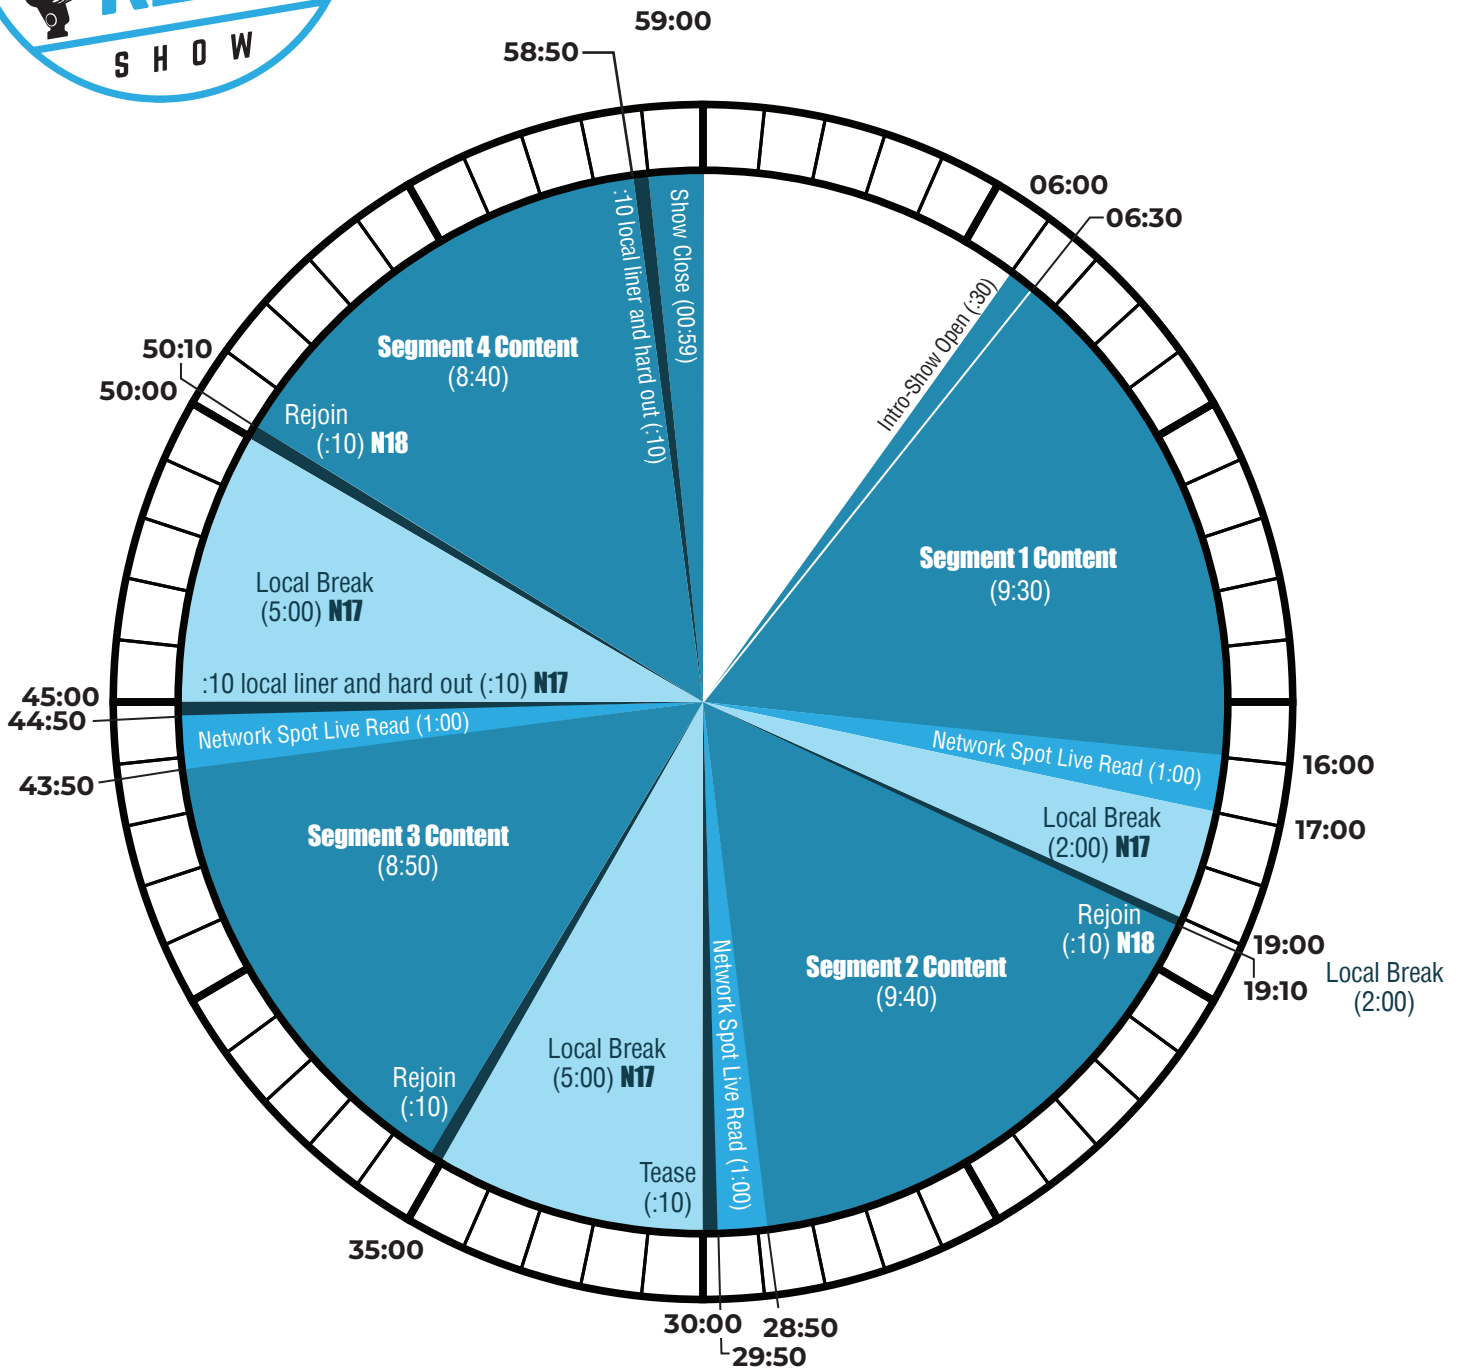

HOUR 1

- 4 minutes of network inventory in content/live read/11 minutes of local inventory in show

- Hard outs at 29:50 and 59:50
- Other breaks float
- Available on XDS or FTP

HOUR 2

- 4 minutes of network inventory in content/live read/11 minutes of local inventory in show

- Hard outs at 29:50 and 59:50
- Other breaks float
- Available on XDS or FTP

HOUR 3

- 4 minutes of network inventory in content/live read/12 minutes of local inventory in show

- Optional hard out at 44:50
- Hard out at 58:50 for those that run the full hour
- Other breaks float
- Available on XDS or FTP