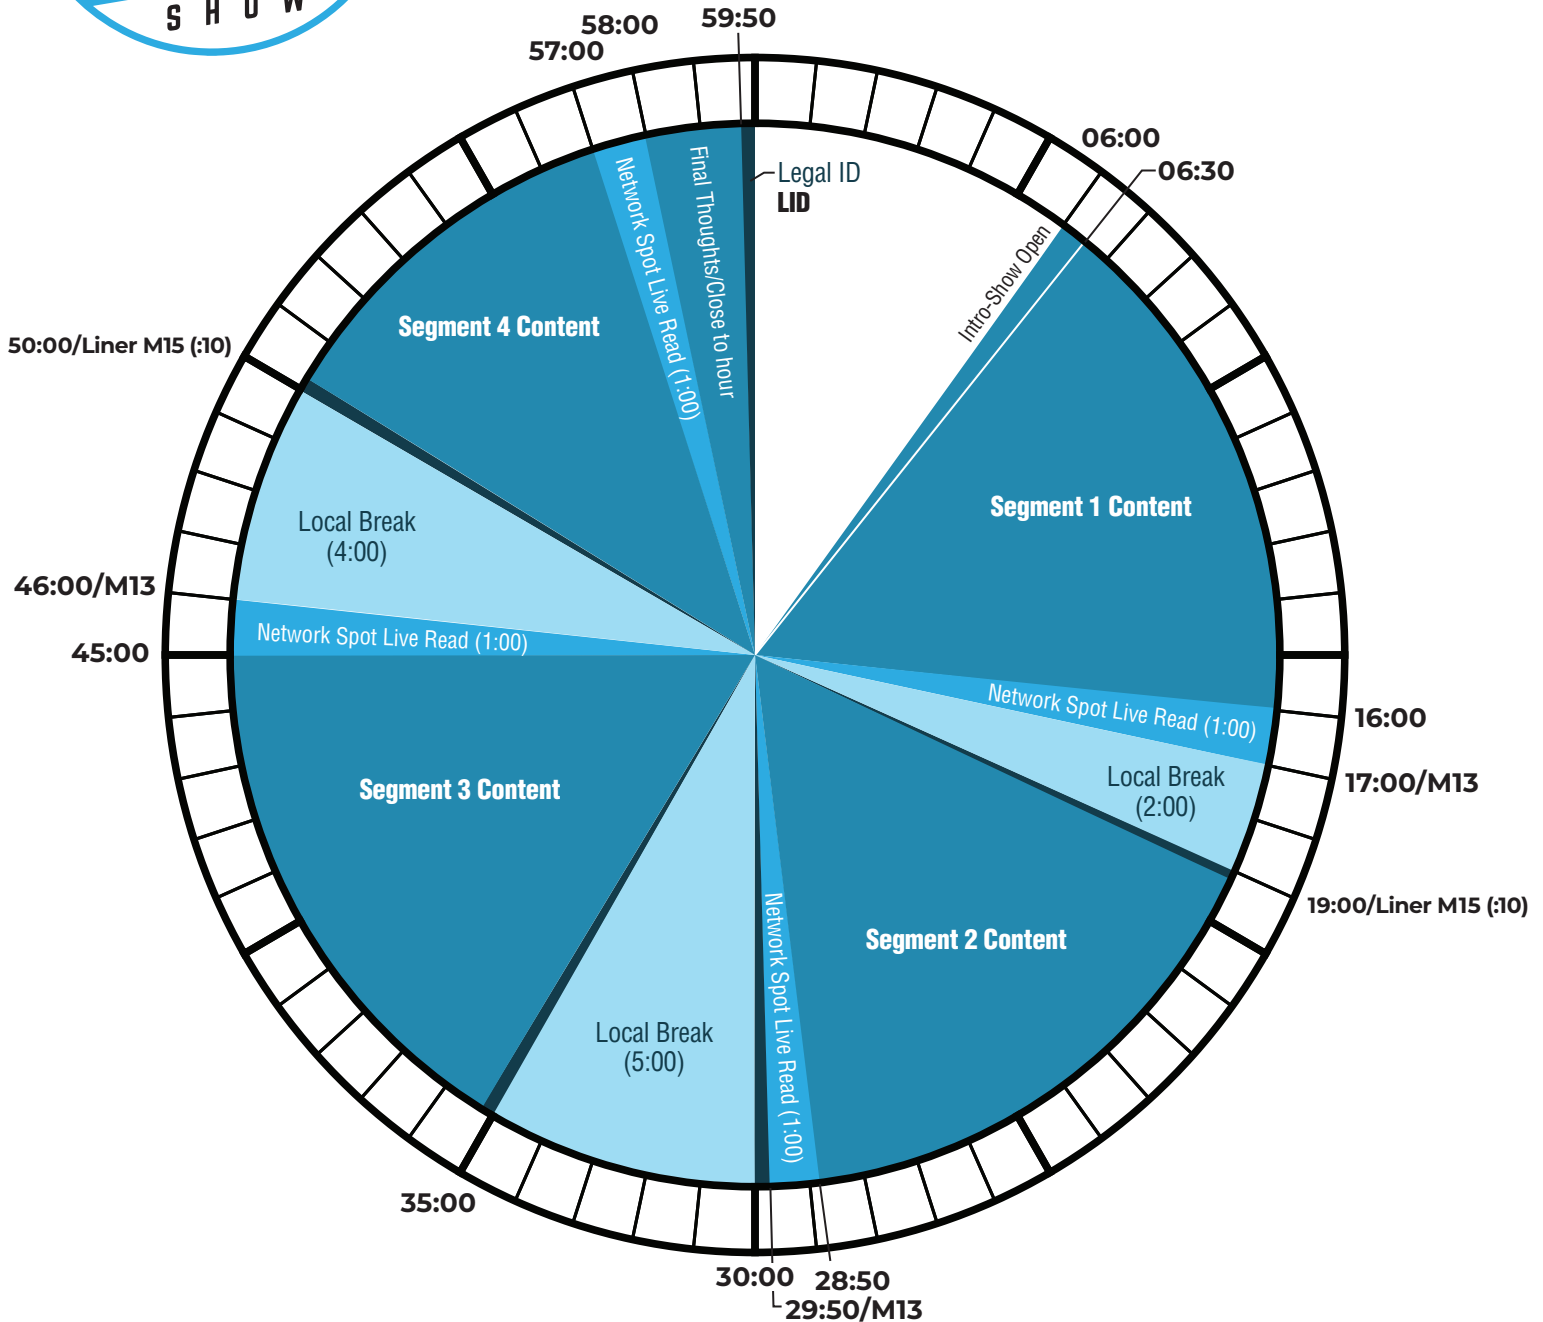

# HOUR 1

- M13: Local break
- M15: Jesse Kelly Liner

- 4 minutes of network inventory in content/live read/11 minutes of local inventory in show

[www.keynetworks.com](http://www.keynetworks.com) • 844.539.6387

© 2020 Key Networks. All Rights Reserved.

**The Jesse Kelly Show Call In Number:**  
888-99-JESSE / 888-995-3773

- Hard outs at 29:50 and 59:50
- Other breaks float
- Available on XDS
- Technical Questions: 914-908-3210