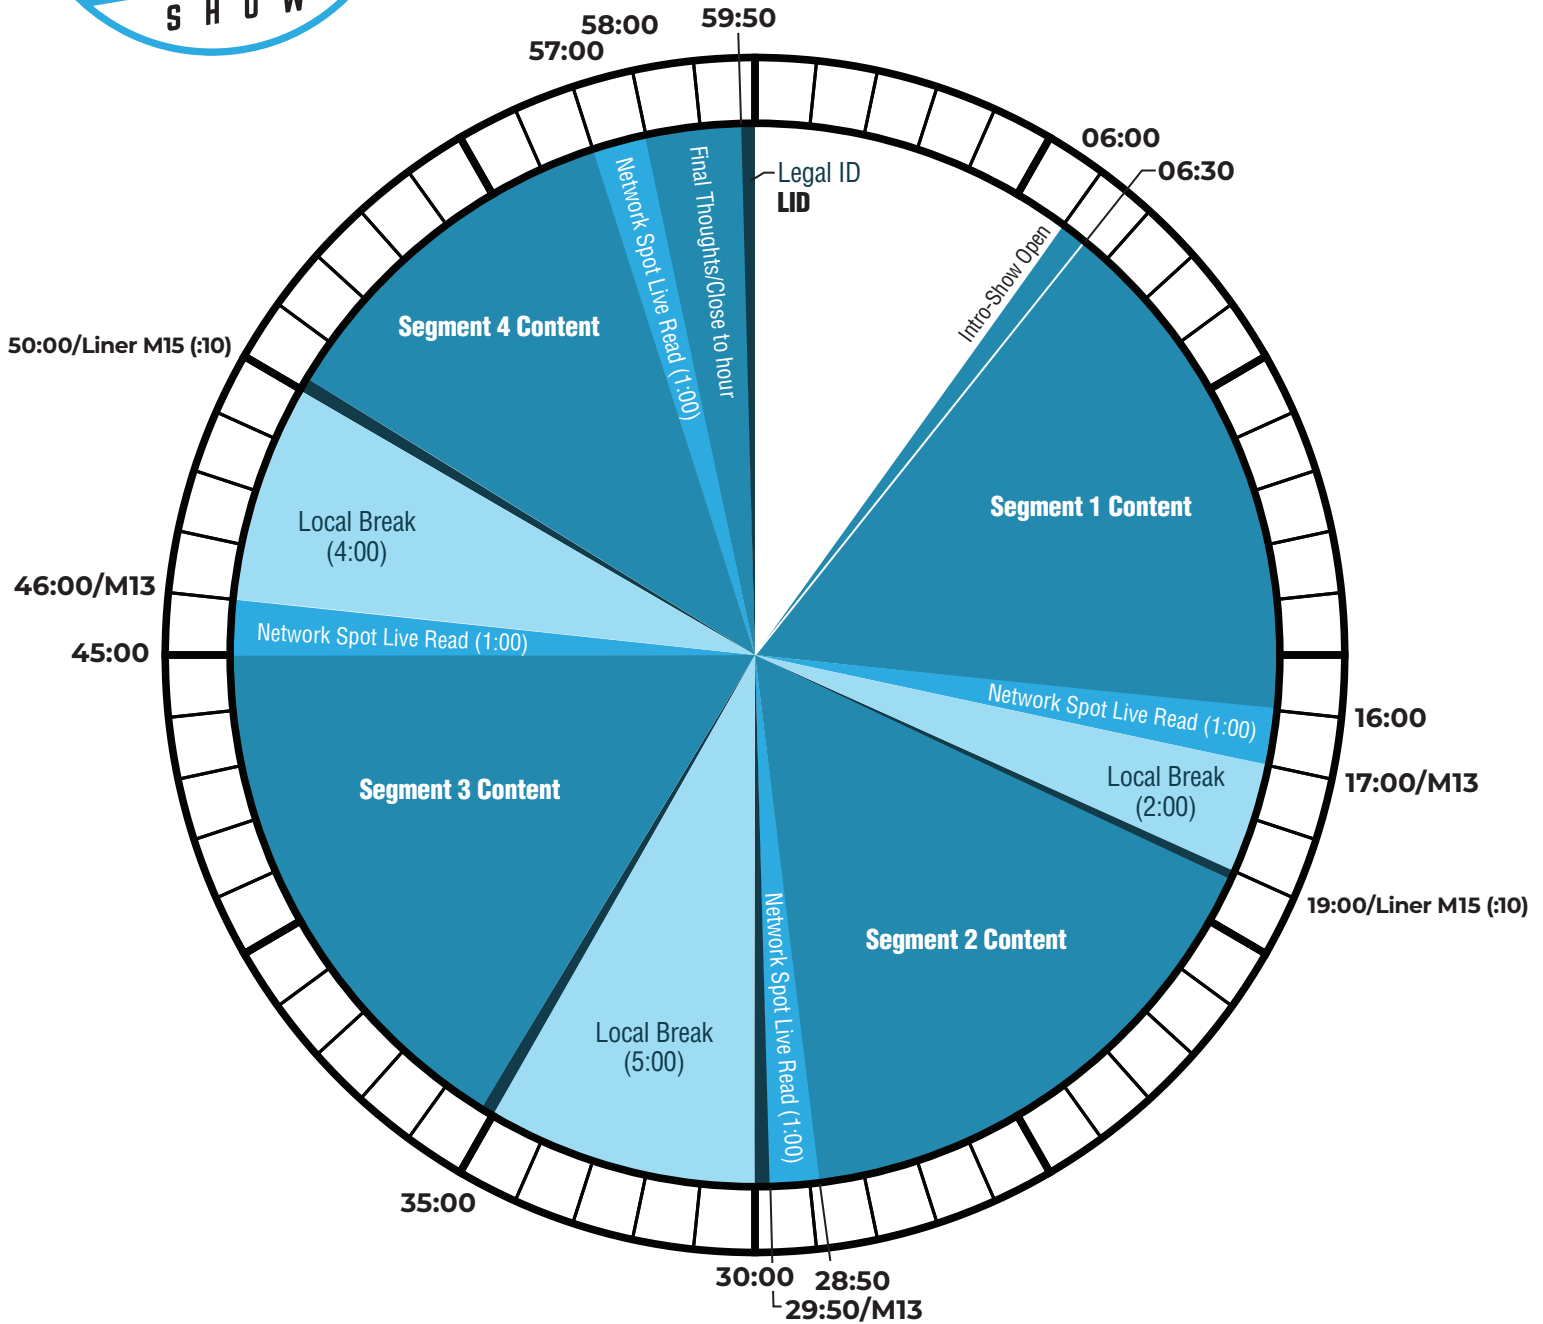

# HOUR 2

- M13: Local break  
M15: Jesse Kelly Liner
- 4 minutes of network inventory in content/live read/11 minutes of local inventory in show

[www.keynetworks.com](http://www.keynetworks.com) • 844.539.6387

© 2020 Key Networks. All Rights Reserved.

**The Jesse Kelly Show Call In Number:**  
888-99-JESSE / 888-995-3773

- Hard outs at 29:50 and 59:50
- Other breaks float
- Available on XDS
- Technical Questions: 914-908-3210