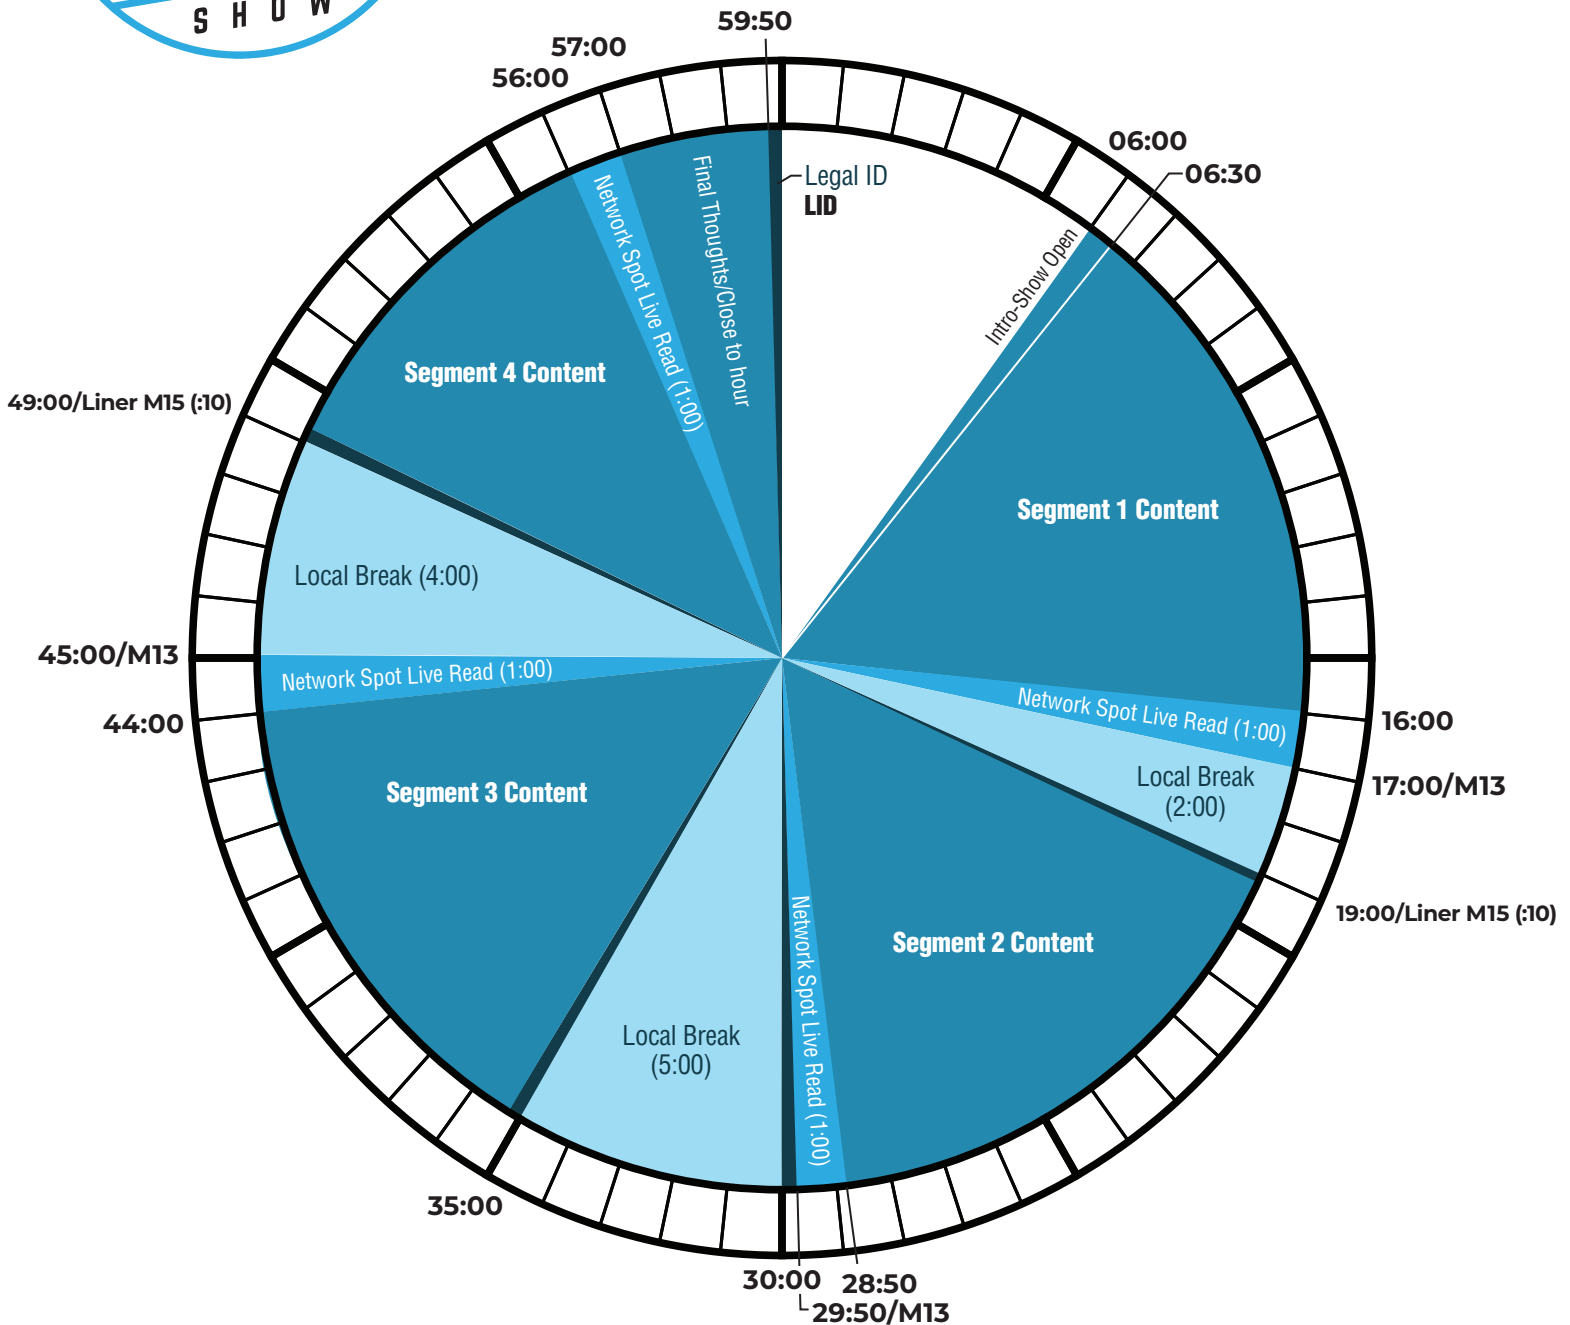

HOUR 3

- M13: Local break
M15: Jesse Kelly Liner
- 4 minutes of network inventory in content/live read/11 minutes of local inventory in show

www.keynetworks.com • 844.539.6387

© 2020 Key Networks. All Rights Reserved.

The Jesse Kelly Show Call In Number:
888-99-JESSE / 888-995-3773

- Hard outs at 29:50 and 59:50
- Other breaks float
- Available on XDS
- Technical Questions: 914-908-3210