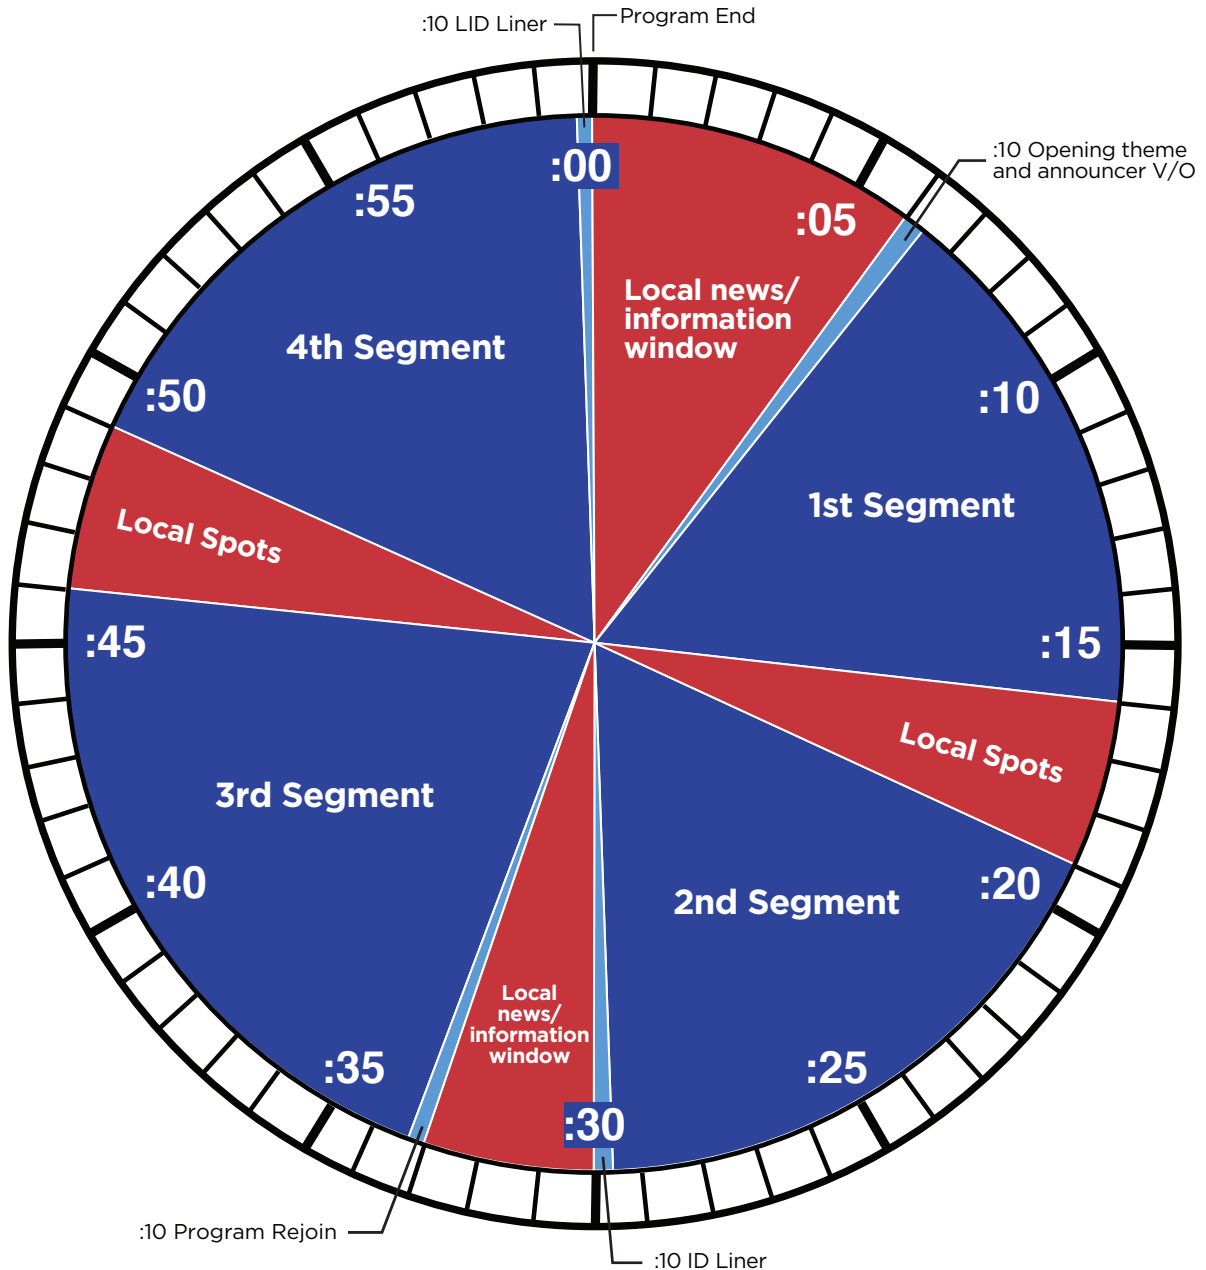

# Bill O'Reilly

No Spin News

## 1 Hour Program Clock

**NET CUES:**

**N17** – Key Networks Local Break

**N18** – Key Networks Rejoin

**N19** – Key Networks ID Liner

**TECHNICAL QUESTIONS:** 888-HELP-450  
888-435-7450

- 5 minutes of network spots
- 6 minutes of local spots
- Satellite delivery through XDS receiver with FTP option available