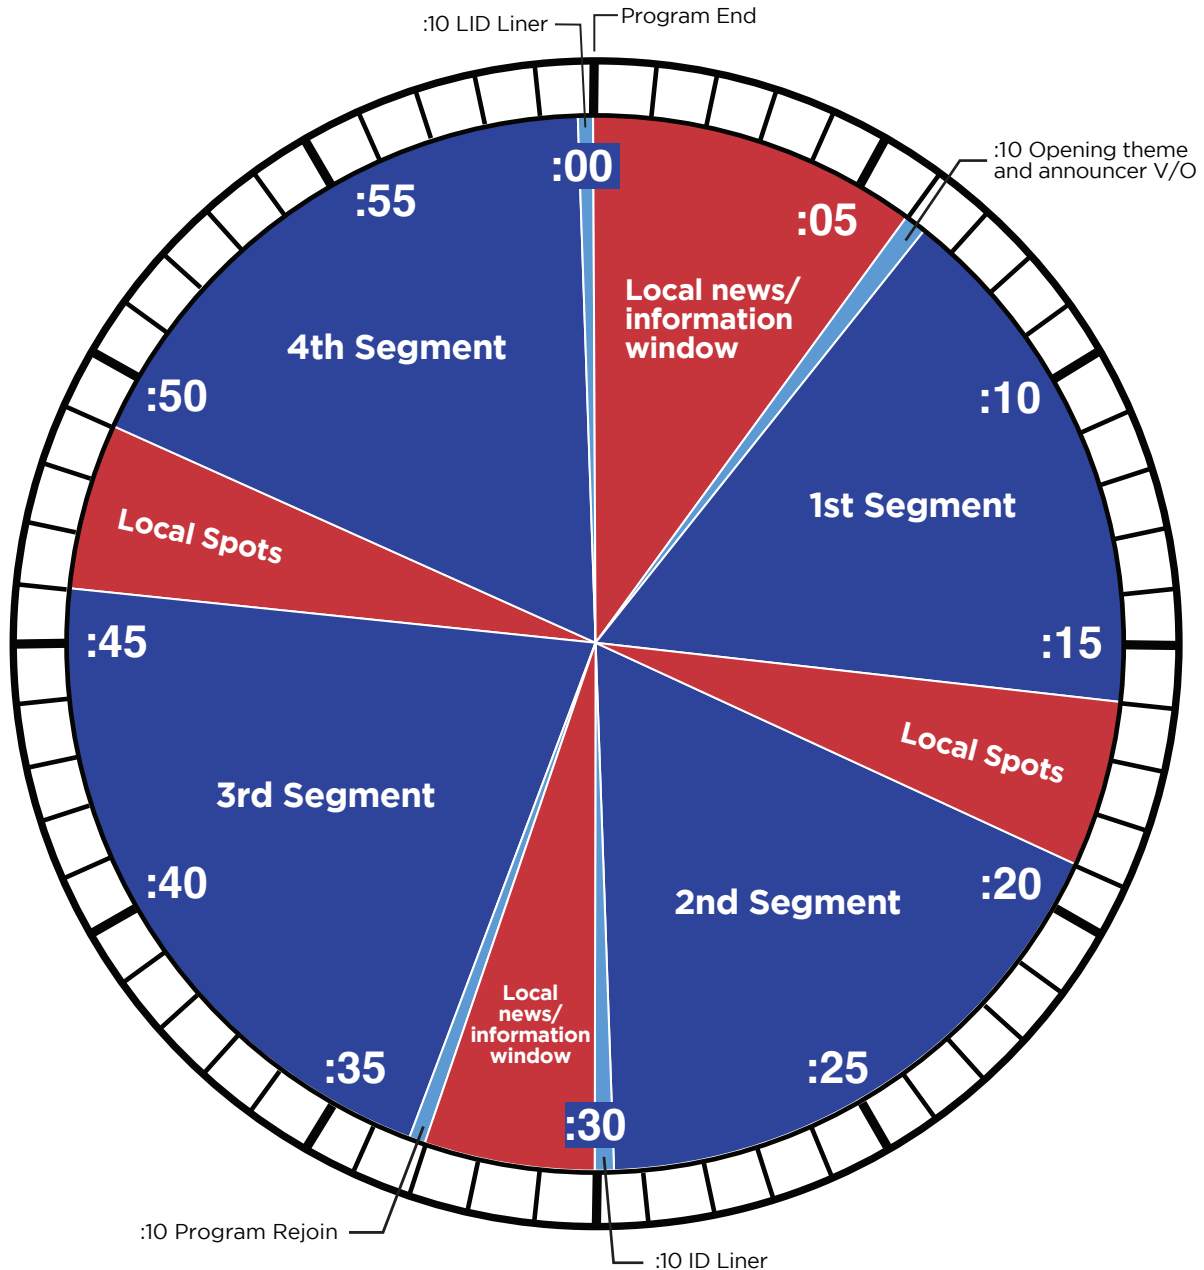

Bill O'Reilly

No Spin News

1 Hour Program Clock

NET CUES:

K1 – Key Networks Local Break

K2 – Key Networks ID Liner

K3 – Key Networks Rejoin

TECHNICAL QUESTIONS: 888-HELP-450
888-435-7450

- 5 minutes of network spots
- 6 minutes of local spots
- Satellite delivery through XDS receiver with FTP option available