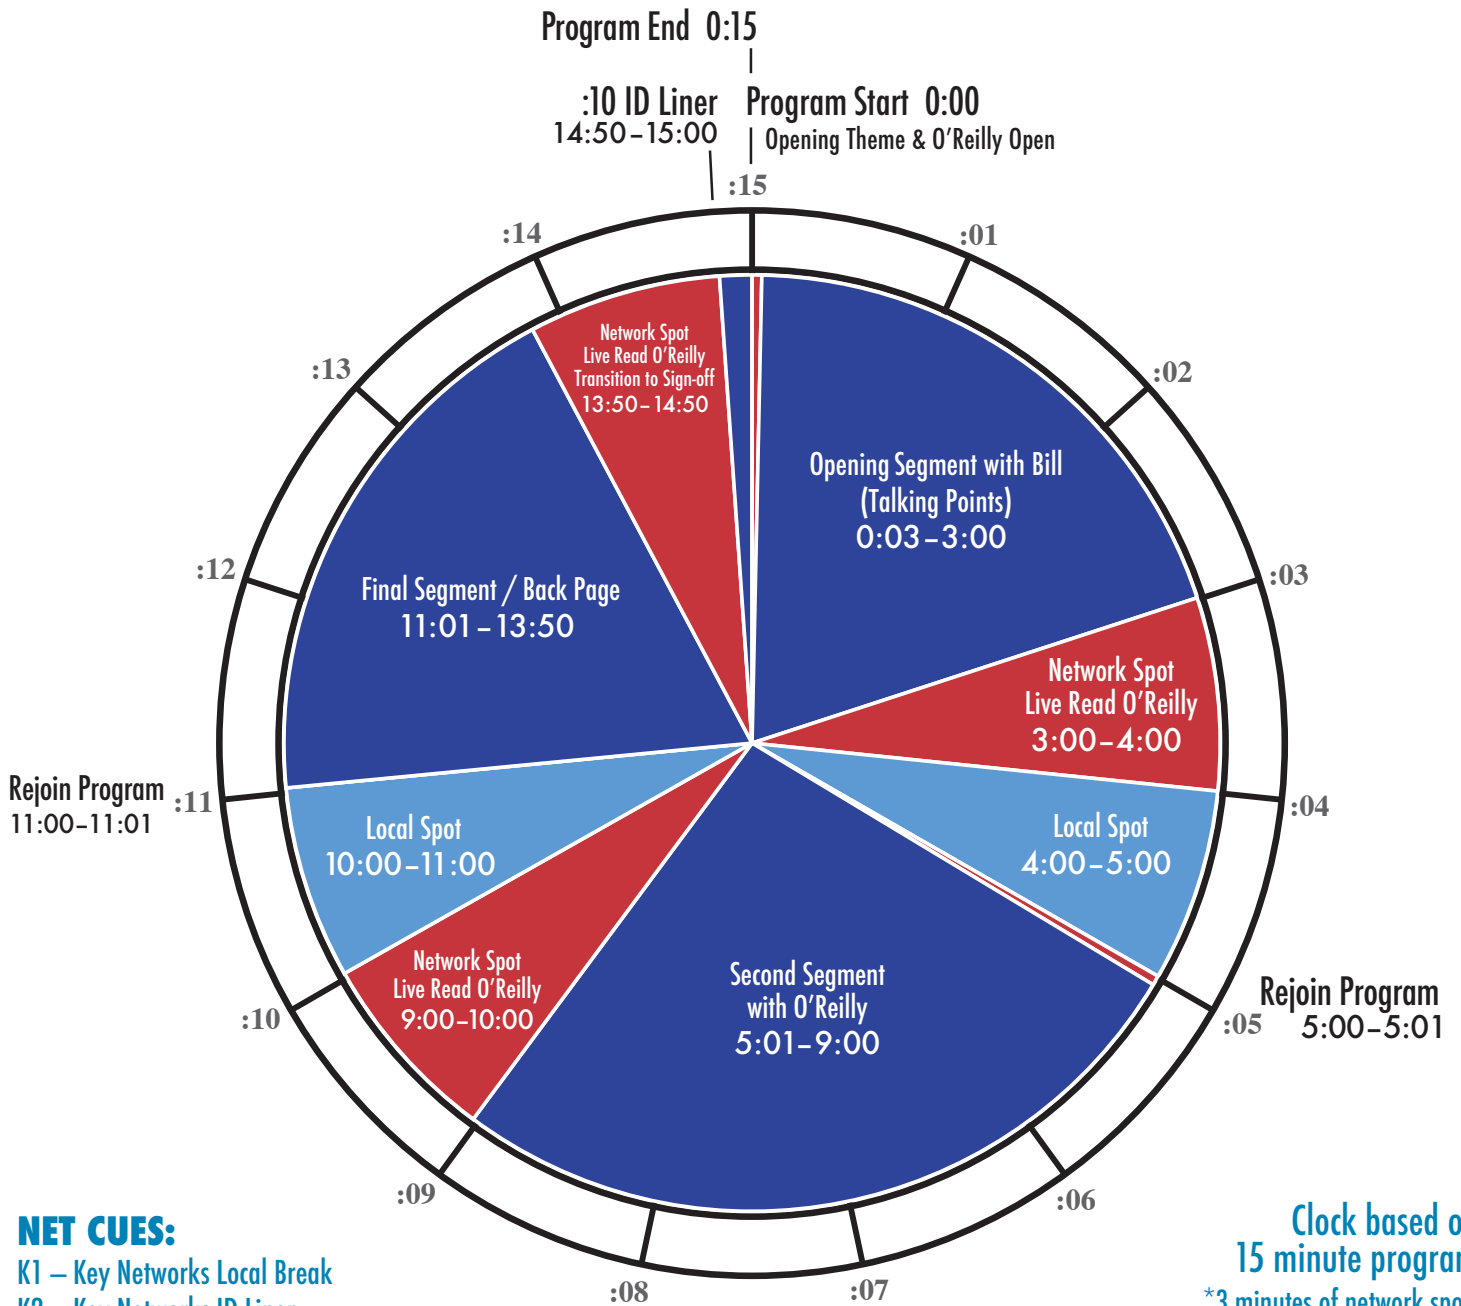

## 15 Minute Program Clock

### NET CUES:

- K1 – Key Networks Local Break
- K2 – Key Networks ID Liner
- K3 – Key Networks Rejoin

### TECHNICAL QUESTIONS:

914.908.3210

Clock based on  
15 minute program  
\*3 minutes of network spots  
\*2 minutes of local spots  
\*9:50 of content

© 2024 Key Networks.  
All Rights Reserved.