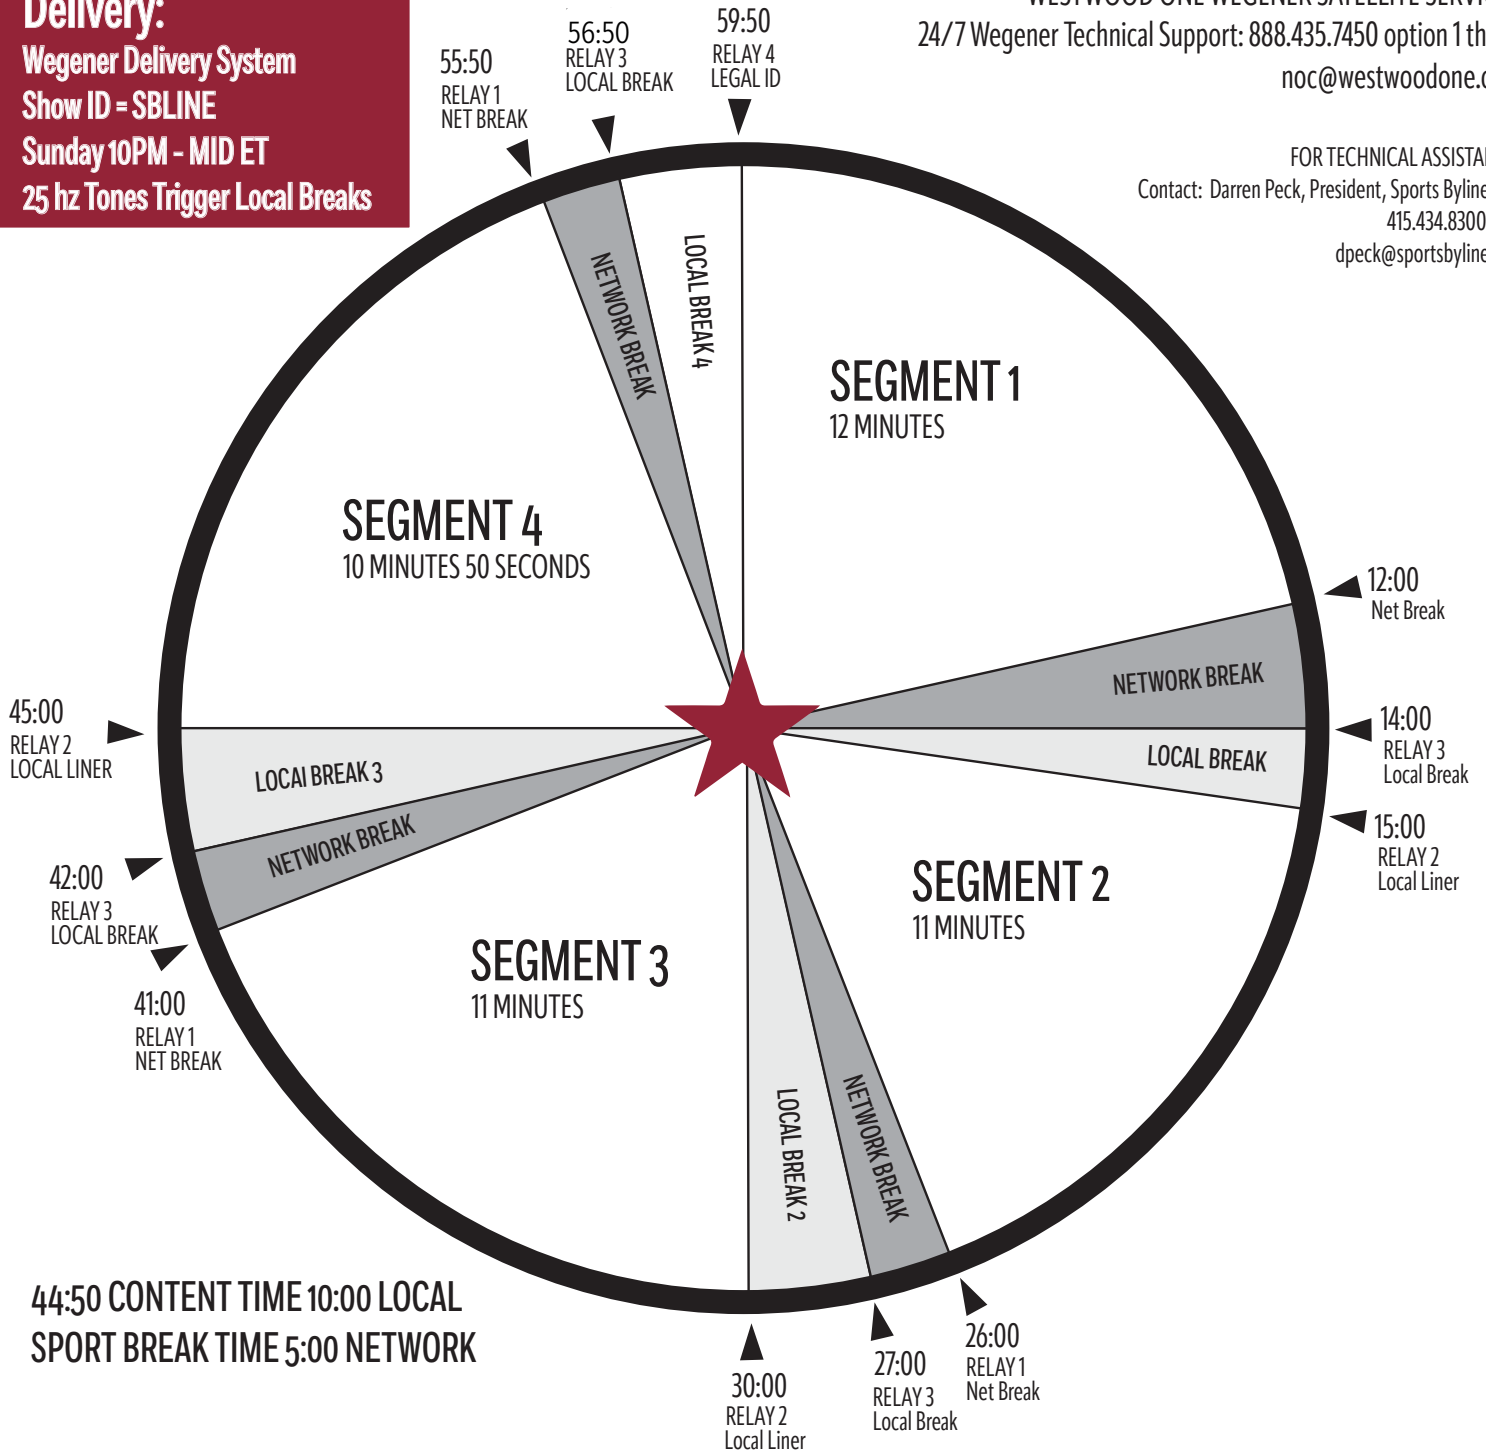

Delivery:
 Wegener Delivery System
 Show ID = SBLINE
 Sunday 10PM - MID ET
 25 hz Tones Trigger Local Breaks

44:50 CONTENT TIME 10:00 LOCAL
 SPORT BREAK TIME 5:00 NETWORK